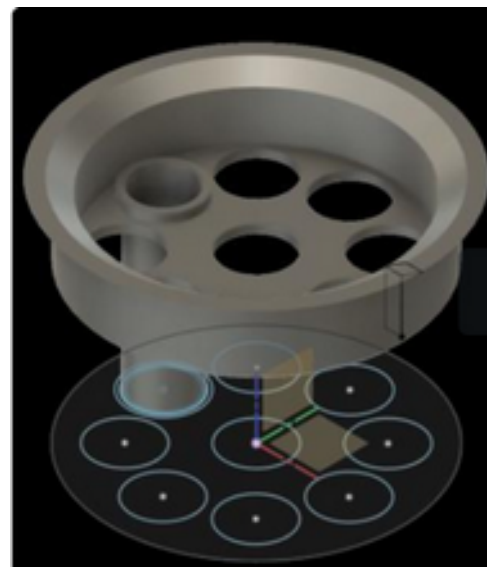

Adrian F. and another Shed member are working on a