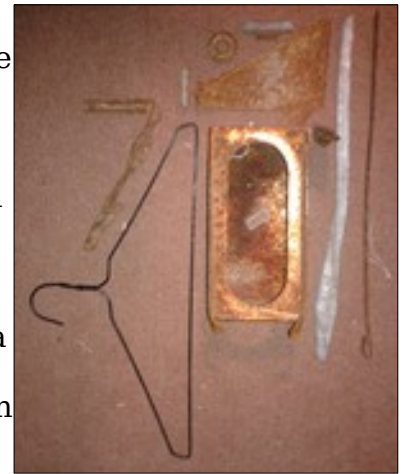

I've collected two boxes of springs over the years so should you be missing one, you're welcome to dig through them for a match.

Road Kill. After an evenings coffee at McDonalds I continued my walk on Hwy-7 and then home on Franktown Rd. The item right of the hanger was my first find, it's a 9 x 5 x 4" steel box with a light on one end! Fancy that hitting your windshield?